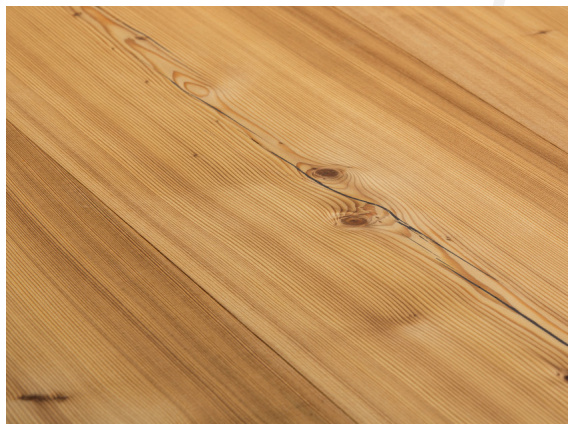

LARCH Country Wide-Plank

brushed / lye treated / natural oil

Collection
ALPIN

Article Nr: LCBDBLN000000021

Very vivid surface appearance! A hard-wearing conifer floor.

Measurements

Length	4000/5000 mm
Width	190/220/260/280/300 mm
Strength	21 mm

Specification

Surface	brushed
Lye	lye treated
Oil	natural oil

Larch plank in 3-layer construction with small bevel on long side and approx. 5 mm top layer, with approx. 5 mm backing in the same wood and middle layer conifer. Tongue and groove on all sides for easy installation. Heartwood with proportionate cracks is blended. Knotholes and cracks as well as pitch pockets are filled with black putty. Some sapwood is possible. Not suitable for underfloor heating.