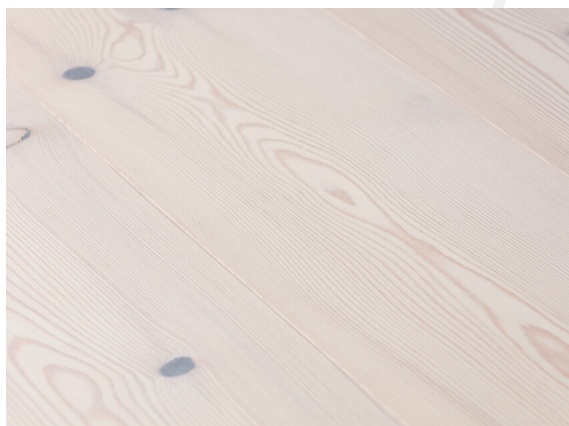

# LARCH Country

brushed / deep white / natured

Collection  
**ALPIN**

Article Nr: LCEBBTZ248000016

Very vivid surface appearance! A hard-wearing conifer floor.

## Measurements

Length	2480 mm
Width	190/220 mm
Thickness	16 mm

## Specification

Surface	brushed
Lye	deep white
Oil	natured

Larch plank in 3-layer construction with small bevel on long side and approx. 4 mm top layer, with approx. 4 mm backing in the same wood and middle layer conifer. Tongue and groove on all sides for easy installation. Heartwood with proportionate cracks is blended. Knotholes and cracks as well as pitch pockets are filled with black putty. Some sapwood is possible. Not suitable for underfloor heating. Small open cracks and unsealed spots of a few millimetres are permitted.