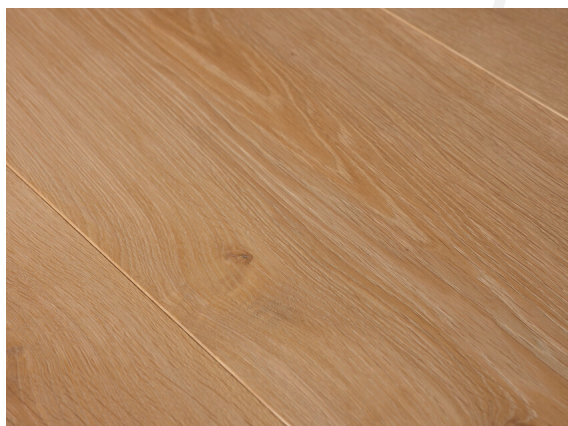

OAK Select Wide-Plank

brushed / raw wood look

Collection
BASIC

Article Nr: EAB2BKT000000019

Durable floors suitable for commercial properties.

Measurements

Length	4000/4500/5000 mm
Width	185/240/260/280/300 mm
Thickness	19 mm

Specification

Surface	brushed
Lye	
Oil	raw wood look

Oak plank in 3-layer construction with small bevel on the long side and approx. 4 mm top layer, with approx. 4 mm backing in the same wood and middle layer conifer. Tongue and groove on all sides for easy installation. Planks with healthy knots are part of the appearance as are cracks up to 30 cm, knots, and knotholes sealed with golden wood putty. Repairs up to 25 mm diameter are possible. Homogeneous knot appearance. Small open cracks and unsealed spots of a few millimetres are permitted.