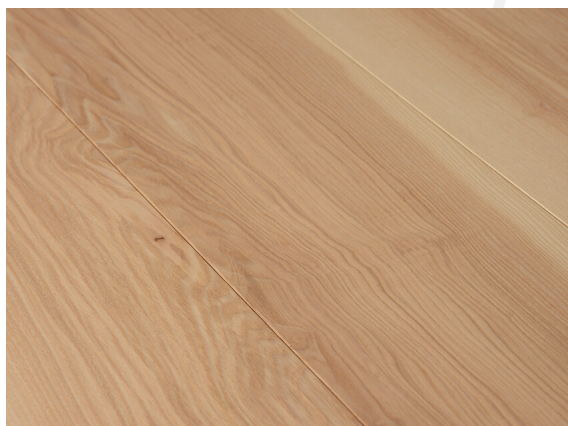

COR ASH

brushed / white oil

Collection
SELECT

Article Nr: CEEBBKW000015516

Modern and hard-wearing natural wood floor!

Measurements

Length	1800/2000/2400 mm
Width	155 mm
Thickness	16 mm

Specification

Surface	brushed
Lye	
Oil	white oil

Ash planks, in a 3-layer construction, with a small chamfer along the length and approx. 4 mm counter-move made from the same wood type, and a softwood middle layer. Tongue and groove on all sides for endless installation. The planks are mostly sound knots. The typical ash wood core and flame-like grain are part of the appearance. Tension cracks up to 30 cm as well as branch cracks and small knots are filled with suitable wood putty. Putty fillings up to 25 mm circumference are possible. Small open cracks and unsealed spots of a few millimetres are permitted.