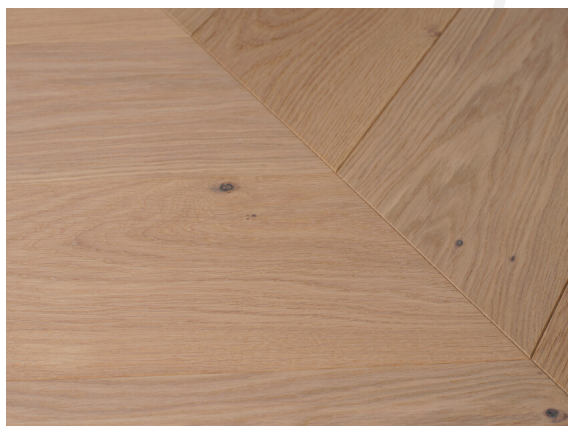

OAK Character Chevron 60°

brushed / white oil

Collection
BASIC

Article Nr: EI6CBKW055015516

The short boards are already prepared for chevron laying (60 ° angle) and are therefore delivered with 50% tongue on the left side and 50% tongue on the right side. The chevron floorboards are only available with fix dimensions.

Measurements

Length	550 mm
Width	155 mm
Thickness	16 mm

Specification

Surface	brushed
Lye	
Oil	white oil

Oak plank in 3-layer construction with small bevel on long side and approx. 4 mm top layer, with approx. 4 mm backing in the same wood and middle layer conifer. Tongue and groove on all sides for easy installation. For the main part the planks have healthy knots. Stress cracks up to 30 cm, also torn knots and small knots are sealed with appropriate wood putty. Repairs up 25 mm diameter are possible. Small open cracks and unsealed spots of a few millimetres are permitted. Very robust floor planks, suitable for commercial use.