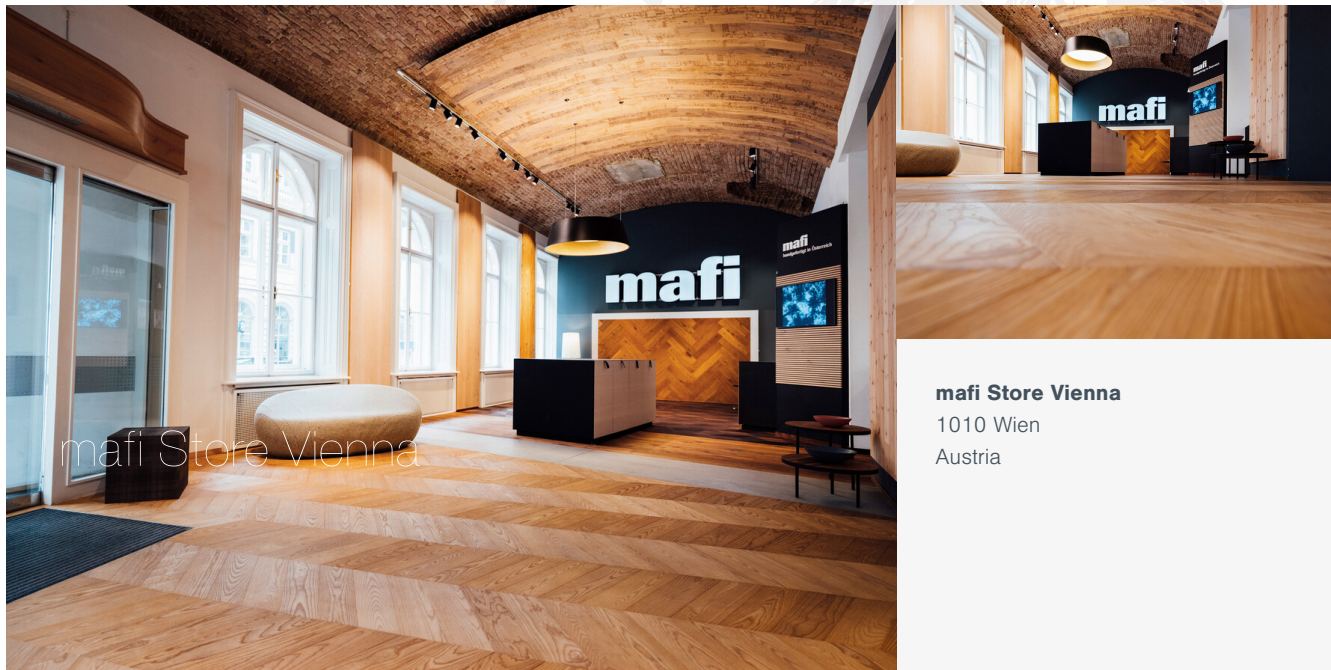

ASH Vulcano Medium Chevron 60°

brushed / natural oil

Collection

SELECT

Article Nr: EM6CBKN055015516

References

mafi Store Vienna

1010 Wien
Austria

Natural wooden floors made in AUSTRIA

mafi Naturholzboden GmbH

Utzweihstrasse 21+25 · A 5212 Schneegattern · +43 · [0]7746 2711 - 0 · office@mafi.com · www.mafi.com

mafi
- walk on art