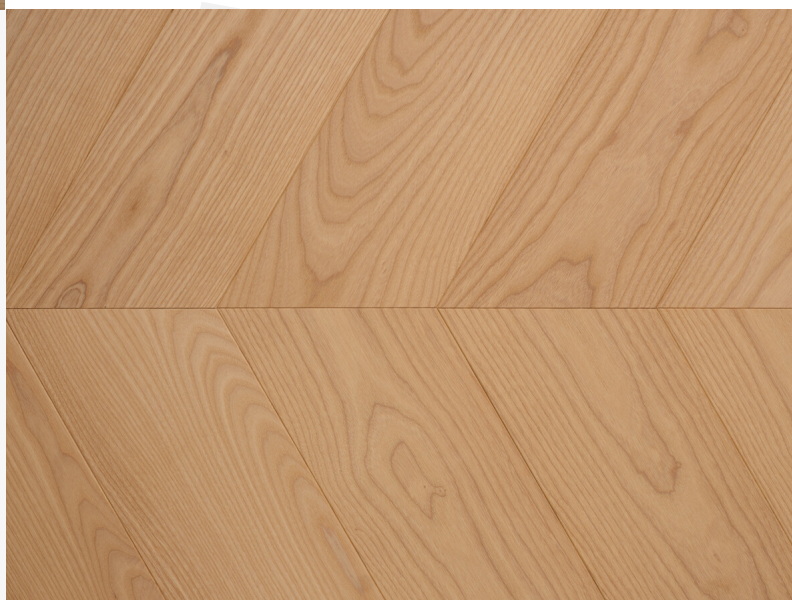

# ASH Vulcano Medium Chevron 60°

brushed / white oil

Collection  
**SELECT**

Article Nr: EM6CBKW055015516

A warm, golden and very superior shade of colour!

## Measurements

Length	550 mm
Width	155 mm
Thickness	16 mm

## Specification

Surface	brushed
Lye	
Oil	white oil

Ash wood with consistent colouring resulting from special heat treatment (without chemical additives). Ash plank in 3-layer construction with small bevel on long side and approx. 4 mm top layer, with approx. 4 mm backing in the same wood and middle layer conifer. Tongue and groove on all sides for easy installation. The planks are knot-free and isolated tension cracks are possible. Small open cracks and unsealed spots of a few millimetres are permitted.