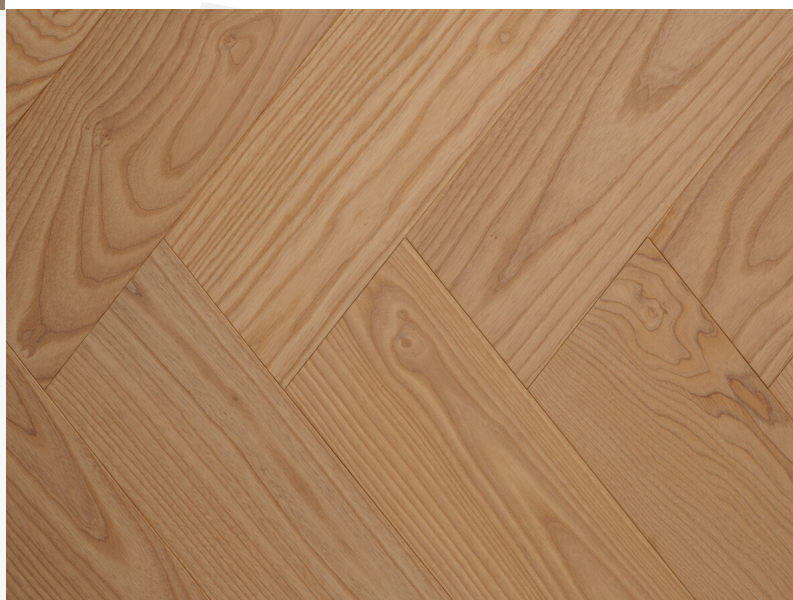

ASH Vulcano Medium Herringbone 77°

Collection
SELECT

brushed / white oil

Article Nr: EM7FBKW056015516

A warm, golden and very superior shade of colour!

Measurements

Length	560 mm
Width	155 mm
Thickness	16 mm

Specification

Surface	brushed
Lye	
Oil	white oil

Ash wood with consistent colouring resulting from special heat treatment (without chemical additives). Ash plank in 3-layer construction with small bevel on long side and approx. 4 mm top layer, with approx. 4 mm backing in the same wood and middle layer conifer. Tongue and groove on all sides for easy installation. The planks are knot-free and isolated tension cracks are possible. Small open cracks and unsealed spots of a few millimetres are permitted.