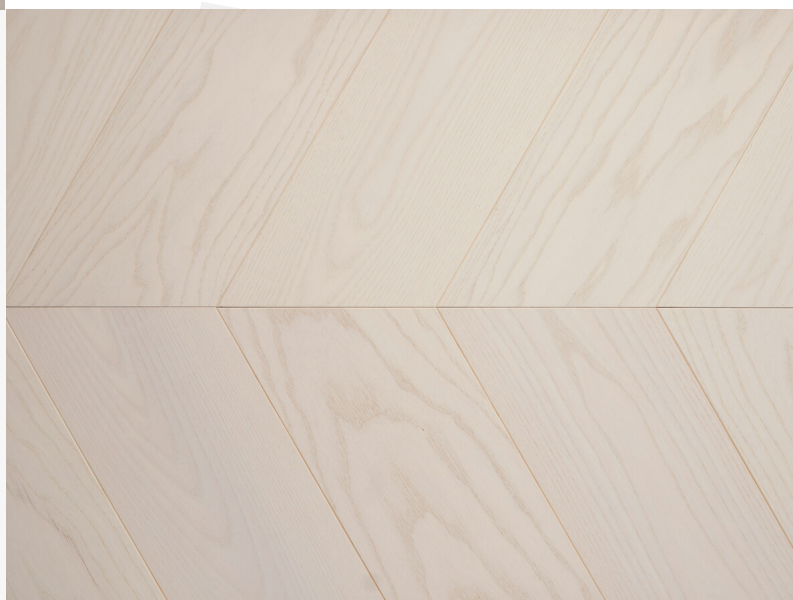

UNI ASH Chevron 60°

brushed / deep white / natured

Collection
SELECT

Article Nr: WE6CBTZ055015516

The short boards are already prepared for chevron laying (60 ° angle) and are therefore delivered with 50% tongue on the left side and 50% tongue on the right side. The chevron floorboards are only available with fix dimensions.

Measurements

Length	550 mm
Width	155 mm
Thickness	16 mm

Specification

Surface	brushed
Lye	deep white
Oil	natured

Ash planks, in a 3-layer construction, with a small chamfer along the length and approx. 4 mm counter-move made from the same wood type, and a softwood middle layer. Tongue and groove on all sides for endless installation. The planks are mostly sound knots. There are no color contrasts present in the ash core. Tension cracks up to 30 cm as well as branch cracks and small knots are filled with suitable wood putty. Putty fillings up to 25 mm circumference are possible. Small open cracks and unsealed spots of a few millimetres are permitted.