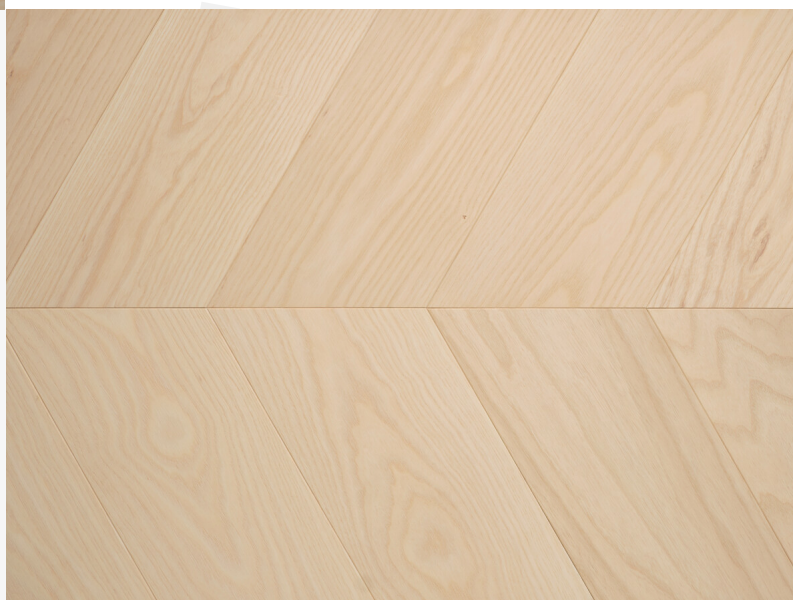

# UNI ASH Chevron 60°

brushed / white oil

Collection  
**SELECT**

Article Nr: WE6CBKW055015516

The short boards are already prepared for chevron laying (60 ° angle) and are therefore delivered with 50% tongue on the left side and 50% tongue on the right side. The chevron floorboards are only available with fix dimensions.

## Measurements

Length	550 mm
Width	155 mm
Thickness	16 mm

## Specification

Surface	brushed
Lye	
Oil	white oil

Ash planks, in a 3-layer construction, with a small chamfer along the length and approx. 4 mm counter-move made from the same wood type, and a softwood middle layer. Tongue and groove on all sides for endless installation. The planks are mostly sound knots. There are no color contrasts present in the ash core. Tension cracks up to 30 cm as well as branch cracks and small knots are filled with suitable wood putty. Putty fillings up to 25 mm circumference are possible. Small open cracks and unsealed spots of a few millimetres are permitted.