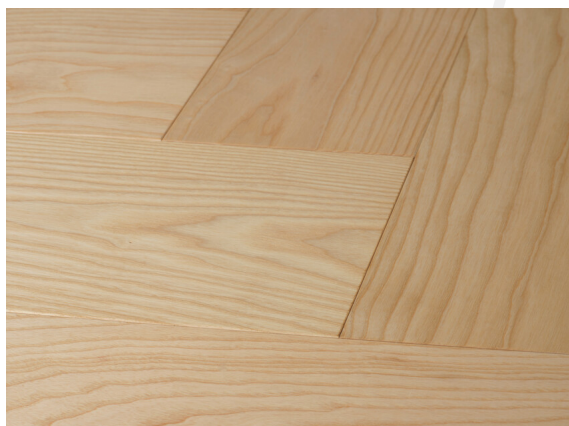

# UNI ASH Herringbone 77°

brushed / natural oil

Collection  
**SELECT**

Article Nr: WE7FBKN056015516

## Measurements

Length	560 mm
Width	155 mm
Thickness	16 mm

## Specification

Surface	brushed
Lye	
Oil	natural oil

Ash planks, in a 3-layer construction, with a small chamfer along the length and approx. 4 mm counter-move made from the same wood type, and a softwood middle layer. Tongue and groove on all sides for endless installation. The planks are mostly sound knots. There are no color contrasts present in the ash core. Tension cracks up to 30 cm as well as branch cracks and small knots are filled with suitable wood putty. Putty fillings up to 25 mm circumference are possible. Small open cracks and unsealed spots of a few millimetres are permitted. The short boards are already prepared for herringbone laying (77° angle) and are therefore delivered with 50% tongue on the left side and 50% tongue on the right side. The herringbone floorboards are only available with fix dimensions.