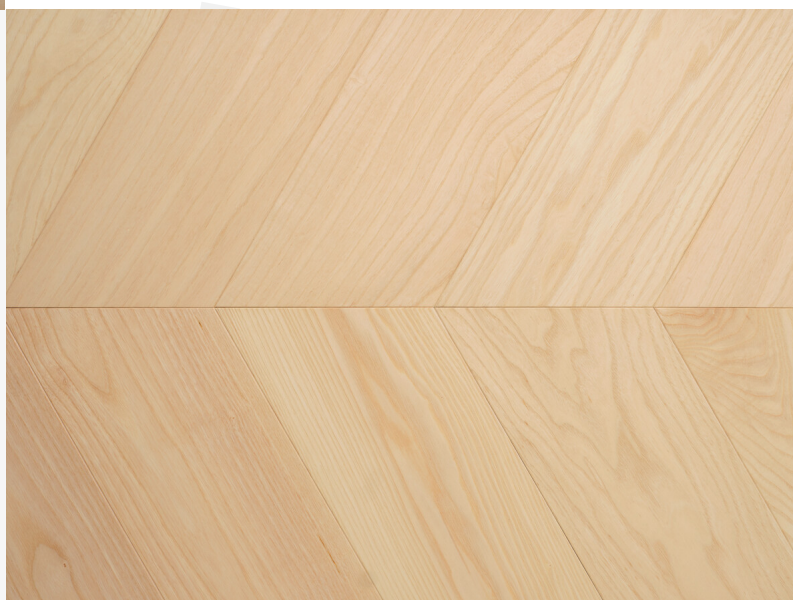

UNI ASH Chevron 60°

brushed / natural oil

Collection
SELECT

Article Nr: WE6CBKN055015516

The short boards are already prepared for chevron laying (60 ° angle) and are therefore delivered with 50% tongue on the left side and 50% tongue on the right side. The chevron floorboards are only available with fix dimensions.

Measurements

Length	550 mm
Width	155 mm
Thickness	16 mm

Specification

Surface	brushed
Lye	
Oil	natural oil

Ash planks, in a 3-layer construction, with a small chamfer along the length and approx. 4 mm counter-move made from the same wood type, and a softwood middle layer. Tongue and groove on all sides for endless installation. The planks are mostly sound knots. There are no color contrasts present in the ash core. Tension cracks up to 30 cm as well as branch cracks and small knots are filled with suitable wood putty. Putty fillings up to 25 mm circumference are possible. Small open cracks and unsealed spots of a few millimetres are permitted.