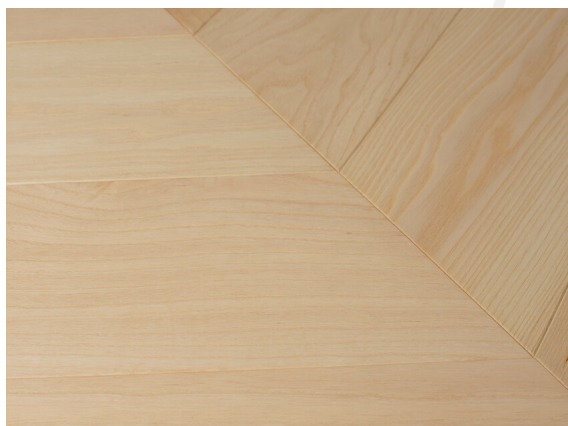

UNI ASH Chevron 60°

brushed / natural oil

Collection
SELECT

Article Nr: WE6CBKN055015516

The short boards are already prepared for chevron laying (60 ° angle) and are therefore delivered with 50% tongue on the left side and 50% tongue on the right side. The chevron floorboards are only available with fix dimensions.

Measurements

Length	550 mm
Width	155 mm
Thickness	16 mm

Specification

Surface	brushed
Lye	
Oil	natural oil

Ash planks, in a 3-layer construction, with a small chamfer along the length and approx. 4 mm counter-move made from the same wood type, and a softwood middle layer. Tongue and groove on all sides for endless installation. The planks are mostly sound knots. There are no color contrasts present in the ash core. Tension cracks up to 30 cm as well as branch cracks and small knots are filled with suitable wood putty. Putty fillings up to 25 mm circumference are possible. Small open cracks and unsealed spots of a few millimetres are permitted.