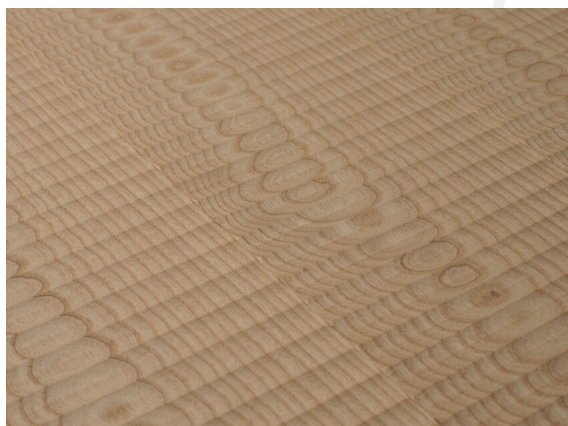

ASH Vulcano Medium Fresco Sabbia

milled / white oil

Collection
FRESCO

Article Nr: F207FKW240015516

This floor is particularly suitable for zones often walked on barefoot, as its 3-D structures have a massaging effect on the soles of the foot. With their decorative character, mafi Fresco planks are also ideal design elements for walls and ceilings.

Measurements

Length	2400 mm
Width	155 mm
Thickness	16 mm

Specification

Surface	milled
Lye	
Oil	white oil

Ash wood with consistent colouring resulting from special heat treatment (without chemical additives). Ash plank in 3-layer construction with small bevel on long side and approx. 4 mm top layer, with approx. 4 mm backing in the same wood and middle layer conifer. Tongue and groove on all sides for easy installation. The planks are knot-free and isolated tension cracks are possible. Small open cracks and unsealed spots of a few millimetres are permitted.