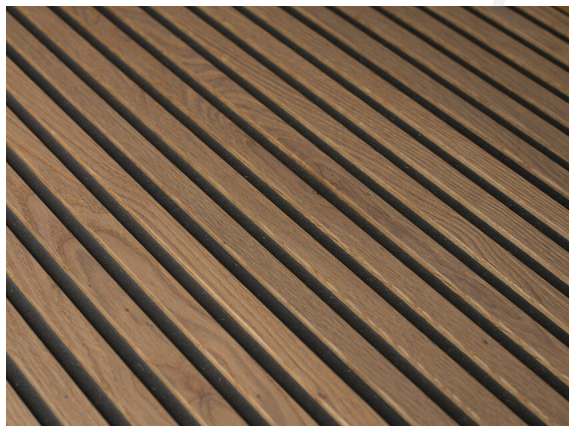

OAK Vulcano Medium Boiserie Linear

Collection
Wall panels

brushed / white oil

Article Nr: EHVUBKW000015516WPM

Variations in colour emphasize the beautiful appearance of this superior floor. BOISERIE Linear: The milling penetrates the top layer, revealing the black core layer as a contrast. An additional longitudinal milling of the gaps with subtle grooves enhances the space-expanding effect of the planks.

Measurements

Length	2000/2400 mm
Width	155 mm
Thickness	16 mm

Specification

Surface	brushed
Lye	
Oil	white oil

Oak wood with consistent colouring resulting from special heat treatment (without chemical additives). Oak plank in 3-layer construction with small bevel on long side and approx. 4 mm top layer, with approx. 4 mm backing in the same wood and middle layer made of dyed MDF. Tongue and groove on the long side. For the main part the planks have healthy knots, isolated repairs up to 25 mm diameter and tension cracks up to max. 30 cm are possible. Small open cracks and unsealed spots of a few millimetres are permitted.