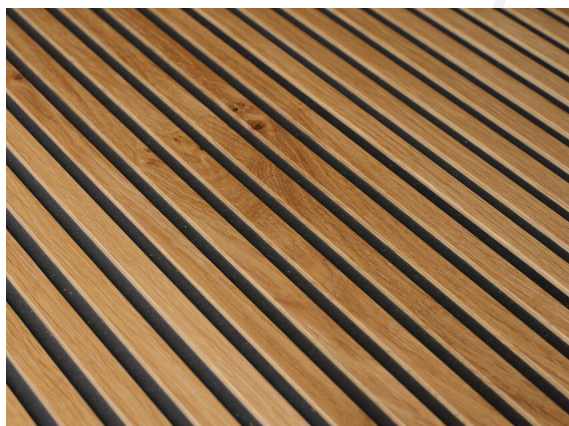

OAK Character Boiserie Linear

brushed / natural oil

Collection
Wall panels

Article Nr: EIEBBKN000015516WPM

BOISERIE Linear: The milling penetrates the top layer, revealing the black core layer as a contrast. An additional longitudinal milling of the gaps with subtle grooves enhances the space-expanding effect of the planks.

Measurements

Length	2000/2400 mm
Width	155 mm
Thickness	16 mm

Specification

Surface	brushed
Lye	
Oil	natural oil

Oak plank in 3-layer construction with small bevel on long side and approx. 4 mm top layer, with approx. 4 mm backing in the same wood and middle layer made of dyed MDF. Tongue and groove on the long side. For the main part the planks have healthy knots. Stress cracks up to 30 cm, also torn knots and small knots are sealed with appropriate wood putty. Repairs up to 25 mm diameter are possible. Small open cracks and unsealed spots of a few millimetres are permitted. Small open cracks and unsealed spots of a few millimetres are permitted.