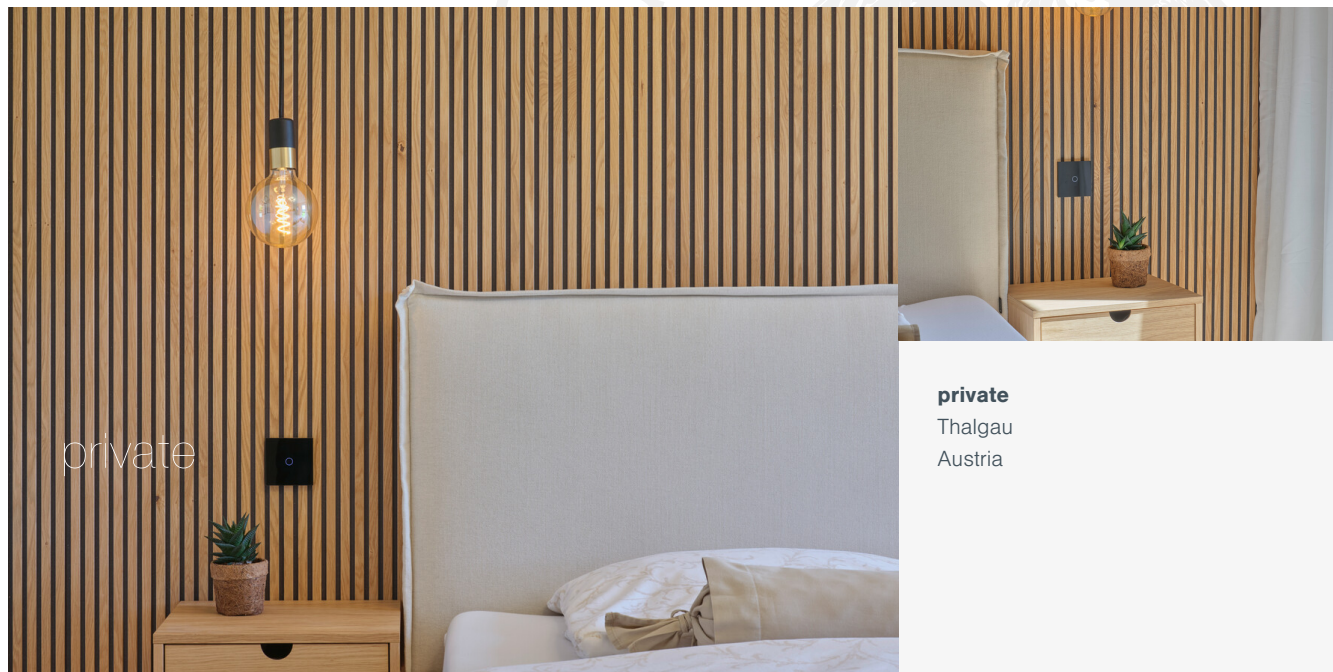

OAK Character Boiserie Linear

brushed / natural oil

Collection
Wall panels

Article Nr: EIEBBKN000015516WPM

References

private
Thalgau
Austria

Natural wooden floors made in AUSTRIA

mafi Naturholzboden GmbH

Utzweihrstrasse 21+25 · A 5212 Schneegattern · +43 · [0]7746 2711 - 0 · office@mafi.com · www.mafi.com

mafi
- walk on art