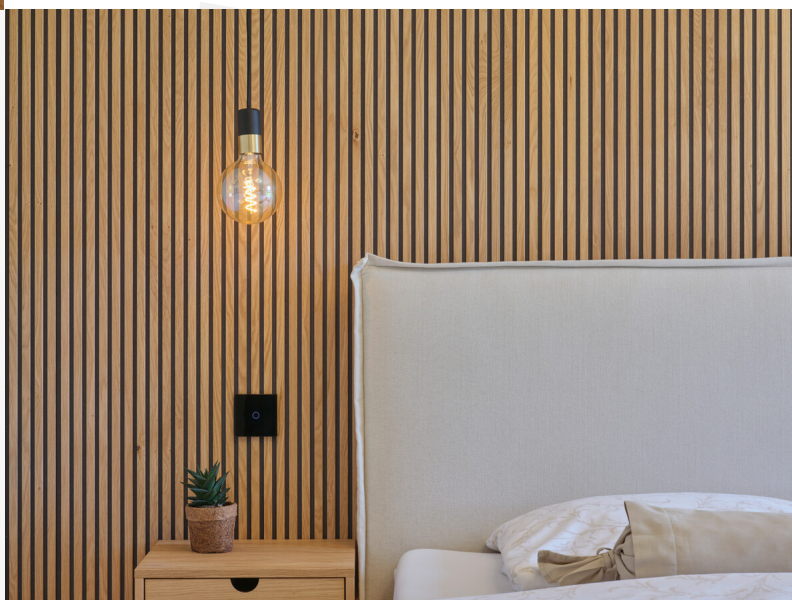

OAK Character Boiserie Linear

brushed / natural oil

Collection
Wall panels

Article Nr: EIEBBKN000015516WPM

BOISERIE Linear: The milling penetrates the top layer, revealing the black core layer as a contrast. An additional longitudinal milling of the gaps with subtle grooves enhances the space-expanding effect of the planks.

Measurements

Length	2000/2400 mm
Width	155 mm
Thickness	16 mm

Specification

Surface	brushed
Lye	
Oil	natural oil

Oak plank in 3-layer construction with small bevel on long side and approx. 4 mm top layer, with approx. 4 mm backing in the same wood and middle layer made of dyed MDF. Tongue and groove on the long side. For the main part the planks have healthy knots. Stress cracks up to 30 cm, also torn knots and small knots are sealed with appropriate wood putty. Repairs up to 25 mm diameter are possible. Small open cracks and unsealed spots of a few millimetres are permitted. Small open cracks and unsealed spots of a few millimetres are permitted.