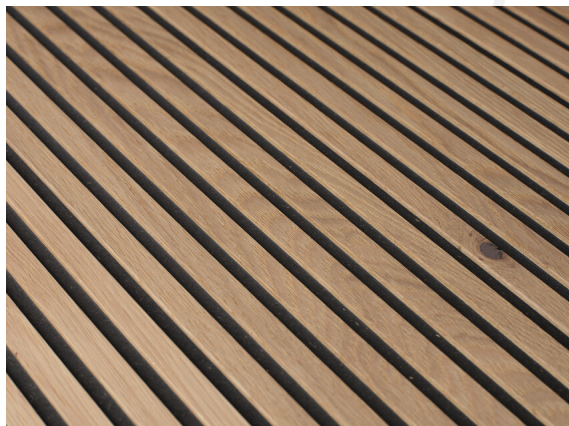

OAK Character Boiserie Linear

brushed / white oil

Collection
BASIC

Article Nr: EIEBBKW000015516WPM

BOISERIE Linear: The milling penetrates the top layer, revealing the black core layer as a contrast. An additional longitudinal milling of the gaps with subtle grooves enhances the space-expanding effect of the planks.

Measurements

Length	2000/2400 mm
Width	155 mm
Thickness	16 mm

Specification

Surface	brushed
Lye	
Oil	white oil

Oak plank in 3-layer construction with small bevel on long side and approx. 4 mm top layer, with approx. 4 mm backing in the same wood and middle layer made of dyed MDF. Tongue and groove on the long side. For the main part the planks have healthy knots. Stress cracks up to 30 cm, also torn knots and small knots are sealed with appropriate wood putty. Repairs up to 25 mm diameter are possible. Small open cracks and unsealed spots of a few millimetres are permitted. Small open cracks and unsealed spots of a few millimetres are permitted.