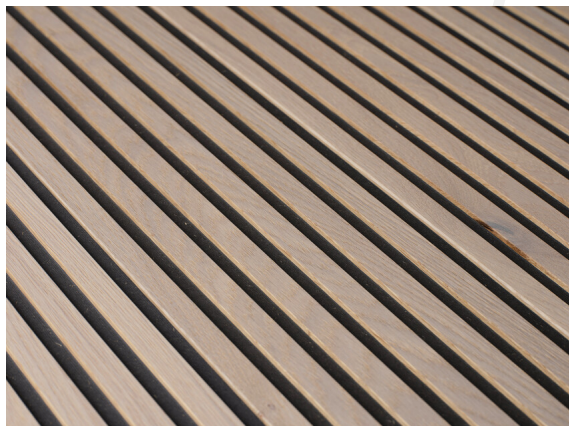

OAK Character Boiserie Linear

brushed / extreme white oil

Collection
Wall panels

Article Nr: EIEBBKX000015516WPM

BOISERIE Linear: The milling penetrates the top layer, revealing the black core layer as a contrast. An additional longitudinal milling of the gaps with subtle grooves enhances the space-expanding effect of the planks.

Measurements

Length	2000/2400 mm
Width	155 mm
Thickness	16 mm

Specification

Surface	brushed
Lye	
Oil	extreme white oil

Oak plank in 3-layer construction with small bevel on long side and approx. 4 mm top layer, with approx. 4 mm backing in the same wood and middle layer made of dyed MDF. Tongue and groove on the long side. For the main part the planks have healthy knots. Stress cracks up to 30 cm, also torn knots and small knots are sealed with appropriate wood putty. Repairs up to 25 mm diameter are possible. Small open cracks and unsealed spots of a few millimetres are permitted. Small open cracks and unsealed spots of a few millimetres are permitted.