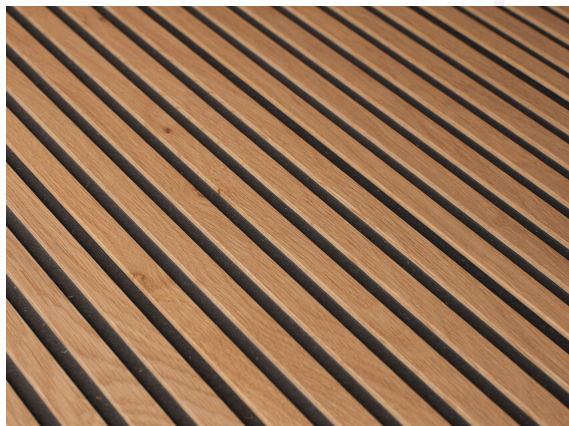

OAK Character Boiserie Linear

brushed / 1x natural oil 1x white oil

Collection
Wall panels

Article Nr: EIEBBKM000015516WPM

BOISERIE Linear: The milling penetrates the top layer, revealing the black core layer as a contrast. An additional longitudinal milling of the gaps with subtle grooves enhances the space-expanding effect of the planks.

Measurements

Length	2000/2400 mm
Width	155 mm
Thickness	16 mm

Specification

Surface	brushed
Lye	
Oil	1x natural oil 1x white oil

Oak plank in 3-layer construction with small bevel on long side and approx. 4 mm top layer, with approx. 4 mm backing in the same wood and middle layer made of dyed MDF. Tongue and groove on the long side. For the main part the planks have healthy knots. Stress cracks up to 30 cm, also torn knots and small knots are sealed with appropriate wood putty. Repairs up to 25 mm diameter are possible. Small open cracks and unsealed spots of a few millimetres are permitted. Small open cracks and unsealed spots of a few millimetres are permitted.