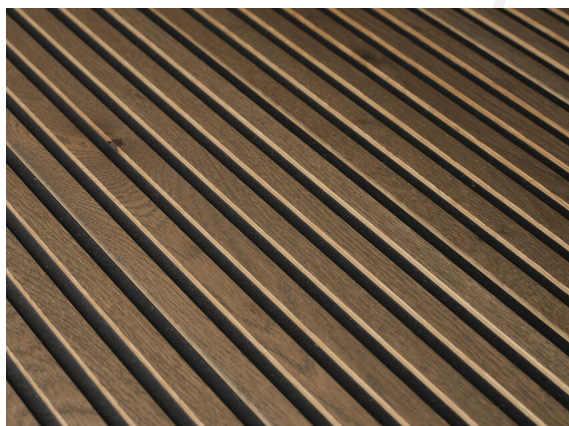

OAK Character Boiserie Linear

brushed / grey oil

Collection
Wall panels

Article Nr: EIEBBKG000015516WPM

BOISERIE Linear: The milling penetrates the top layer, revealing the black core layer as a contrast. An additional longitudinal milling of the gaps with subtle grooves enhances the space-expanding effect of the planks.

Measurements

Length	2000/2400 mm
Width	155 mm
Thickness	16 mm

Specification

Surface	brushed
Lye	
Oil	grey oil

Oak plank in 3-layer construction with small bevel on long side and approx. 4 mm top layer, with approx. 4 mm backing in the same wood and middle layer made of dyed MDF. Tongue and groove on the long side. For the main part the planks have healthy knots. Stress cracks up to 30 cm, also torn knots and small knots are sealed with appropriate wood putty. Repairs up to 25 mm diameter are possible. Small open cracks and unsealed spots of a few millimetres are permitted. Small open cracks and unsealed spots of a few millimetres are permitted.