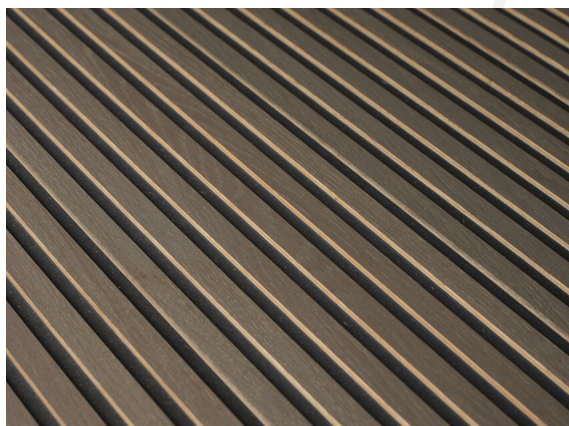

# OAK Character Boiserie Linear

brushed / graphite grey oil

Collection  
Wall panels

Article Nr: EIEBBKA000015516WPM

BOISERIE Linear: The milling penetrates the top layer, revealing the black core layer as a contrast. An additional longitudinal milling of the gaps with subtle grooves enhances the space-expanding effect of the planks.

## Specification

|         |                   |
|---------|-------------------|
| Surface | brushed           |
| Lye     |                   |
| Oil     | graphite grey oil |

Oak plank in 3-layer construction with small bevel on long side and approx. 4 mm top layer, with approx. 4 mm backing in the same wood and middle layer made of dyed MDF. Tongue and groove on the long side. For the main part the planks have healthy knots. Stress cracks up to 30 cm, also torn knots and small knots are sealed with appropriate wood putty. Repairs up to 25 mm diameter are possible. Small open cracks and unsealed spots of a few millimetres are permitted. Small open cracks and unsealed spots of a few millimetres are permitted.