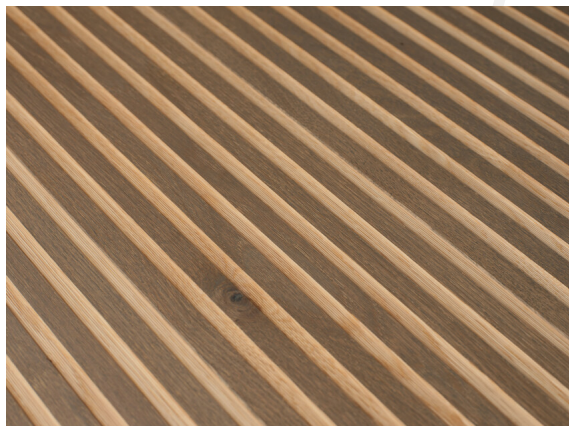

OAK Character Boiserie Reserve

Collection
Wall panels

brushed / grey oil

Article Nr: EIEBBKG000015516WPF

BOISERIE Reserve: The discreet milling process deepens the top layer without penetrating the middle layer. This creates an alternating pattern between the finished top layer and the second wooden plane, which is traversed by fine grooves.

Measurements

Length	2000/2400 mm
Width	155 mm
Thickness	16 mm

Specification

Surface	brushed
Lye	
Oil	grey oil

Oak plank in 3-layer construction with small bevel on long side and approx. 4 mm top layer, with approx. 4 mm backing in the same wood and middle layer conifer. Tongue and groove on the long side. For the main part the planks have healthy knots. Stress cracks up to 30 cm, also torn knots and small knots are sealed with appropriate wood putty. Repairs up 25 mm diameter are possible. Small open cracks and unsealed spots of a few millimetres are permitted.