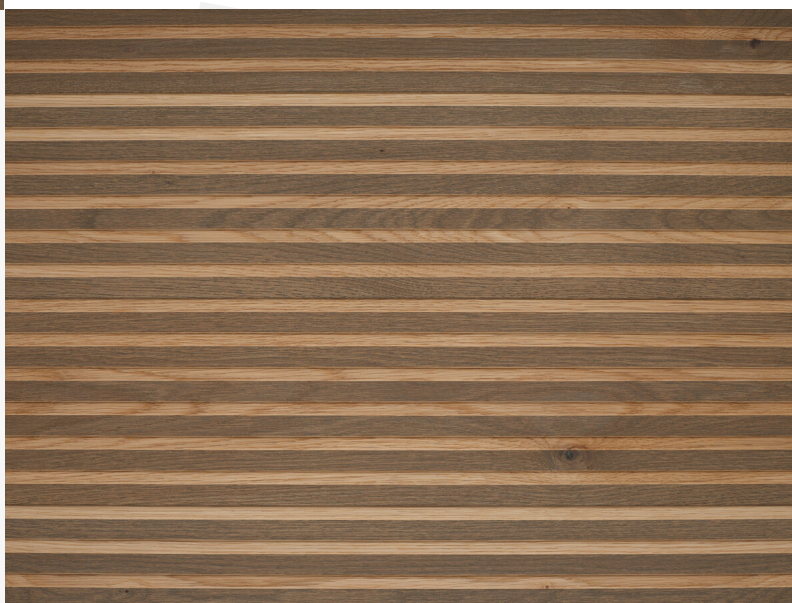

OAK Character Boiserie Reserve

Collection
Wall panels

brushed / grey oil

Article Nr: EIEBBKG000015516WPF

BOISERIE Reserve: The discreet milling process deepens the top layer without penetrating the middle layer. This creates an alternating pattern between the finished top layer and the second wooden plane, which is traversed by fine grooves.

Measurements

Length	2000/2400 mm
Width	155 mm
Thickness	16 mm

Specification

Surface	brushed
Lye	
Oil	grey oil

Oak plank in 3-layer construction with small bevel on long side and approx. 4 mm top layer, with approx. 4 mm backing in the same wood and middle layer conifer. Tongue and groove on the long side. For the main part the planks have healthy knots. Stress cracks up to 30 cm, also torn knots and small knots are sealed with appropriate wood putty. Repairs up 25 mm diameter are possible. Small open cracks and unsealed spots of a few millimetres are permitted.