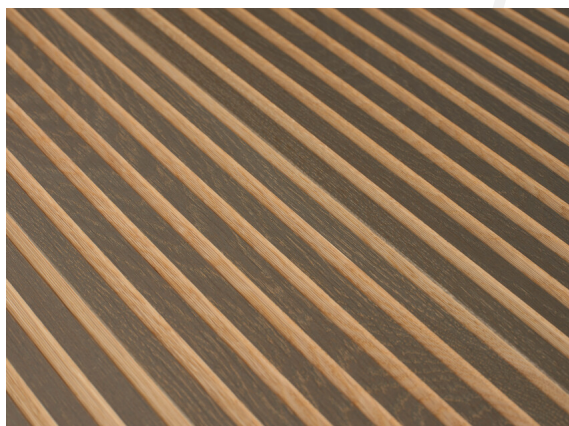

OAK Character Boiserie Reserve

brushed / graphite grey oil

Collection
Wall panels

Article Nr: EIEBBKA000015516WPF

BOISERIE Reserve: The discreet milling process deepens the top layer without penetrating the middle layer. This creates an alternating pattern between the finished top layer and the second wooden plane, which is traversed by fine grooves.

Measurements

Length	2000/2400 mm
Width	155 mm
Thickness	16 mm

Specification

Surface	brushed
Lye	
Oil	graphite grey oil

Oak plank in 3-layer construction with small bevel on long side and approx. 4 mm top layer, with approx. 4 mm backing in the same wood and middle layer conifer. Tongue and groove on the long side. For the main part the planks have healthy knots. Stress cracks up to 30 cm, also torn knots and small knots are sealed with appropriate wood putty. Repairs up 25 mm diameter are possible. Small open cracks and unsealed spots of a few millimetres are permitted.