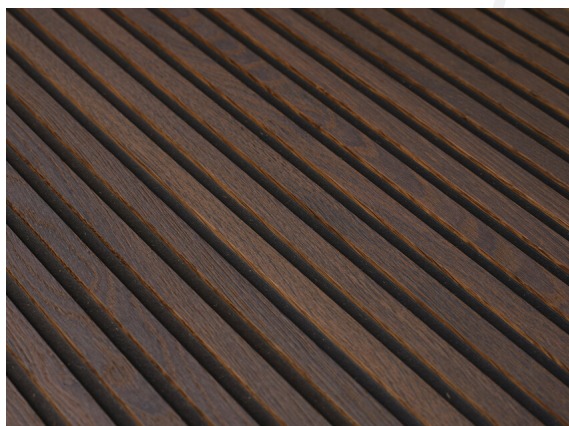

OAK Vulcano Boiserie Linear

brushed / white oil

Collection
Wall panels

Article Nr: EIVUBKW000018516WPM

Variations in colour emphasize the beautiful appearance of this superior, mid-brown floor. BOISERIE Linear: The milling penetrates the top layer, revealing the black core layer as a contrast. An additional longitudinal milling of the gaps with subtle grooves enhances the space-expanding effect of the planks.

Measurements

Length	2000/2400 mm
Width	185 mm
Thickness	16 mm

Specification

Surface	brushed
Lye	
Oil	white oil

Oak wood with consistent colouring resulting from special heat treatment (without chemical additives). Oak plank in 3-layer construction with small bevel on long side and approx. 4 mm top layer, with approx. 4 mm backing in the same wood and middle layer made of dyed MDF. Tongue and groove on the long side. For the main part the planks have healthy knots, isolated repairs up to 25 mm diameter and tension cracks up to max. 30 cm are possible. Small open cracks and unsealed spots of a few millimetres are permitted.