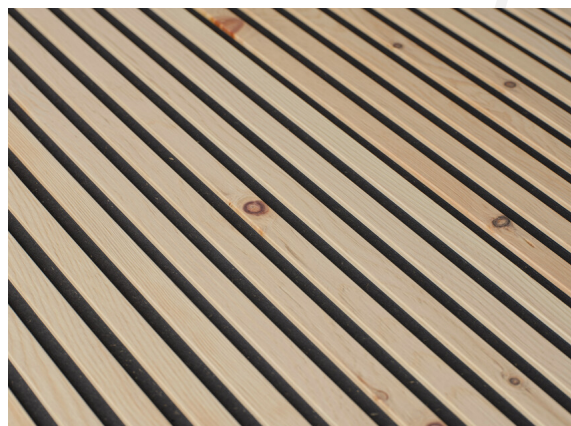

Swiss Stone Pine Boiserie Linear

brushed / white oil

Collection
Wall panels

Article Nr: ZIEBBKW000015516WPM

This floor is appreciated particularly by connoisseurs and lovers of Swiss Pine for its fragrance. BOISERIE Linear: The milling penetrates the top layer, revealing the black core layer as a contrast. An additional longitudinal milling of the gaps with subtle grooves enhances the space-expanding effect of the planks.

Measurements

Length	1980/2480 mm
Width	155 mm
Thickness	16 mm

Specification

Surface	brushed
Lye	
Oil	white oil

Swiss Pine plank (pine wood from mountain regions) in 3-layer construction with small bevel on long side and approx. 4 mm top layer, with approx. 4 mm backing in the same wood and middle layer made of dyed MDF. Tongue and groove on the long side. Typical surface with large knots up to 100 mm diameter and sapwood (around 1/3 of the plank). Isolated sealed cracks up to max. 1/3 of plank length are possible; stress cracks in the knots and small cracks of up to max. 25 mm diameter are also closed with appropriate wood putty. Small open cracks and unsealed spots of a few millimetres are permitted.