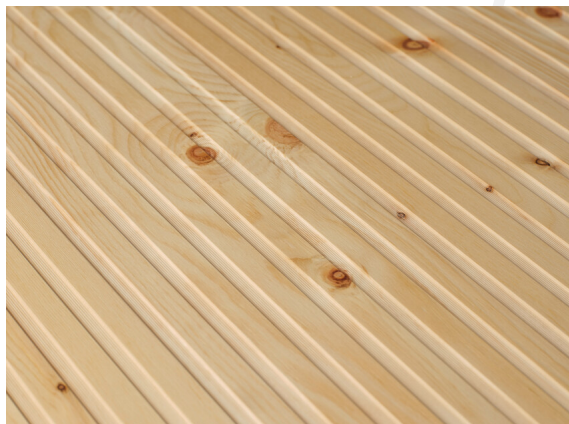

Swiss Stone Pine Boiserie Reserve

Collection
Wall panels

brushed / natural oil

Article Nr: ZIEBBKN000015516WPF

This floor is appreciated particularly by connoisseurs and lovers of Swiss Pine for its fragrance. BOISERIE Reserve: The discreet milling process deepens the top layer without penetrating the middle layer. This creates an alternating pattern between the finished top layer and the second wooden plane, which is traversed by fine grooves.

Measurements

Length	1980/2480 mm
Width	155 mm
Thickness	16 mm

Specification

Surface	brushed
Lye	
Oil	natural oil

Swiss Pine plank (pine wood from mountain regions) in 3-layer construction with small bevel on long side and approx. 4 mm top layer, with approx. 4 mm backing in the same wood and middle layer conifer. Tongue and groove on the long side. Typical surface with large knots up to 100 mm diameter and sapwood (around 1/3 of the plank). Isolated sealed cracks up to max. 1/3 of plank length are possible; stress cracks in the knots and small cracks of up to max. 25 mm diameter are also closed with appropriate wood putty. Small open cracks and unsealed spots of a few millimetres are permitted.