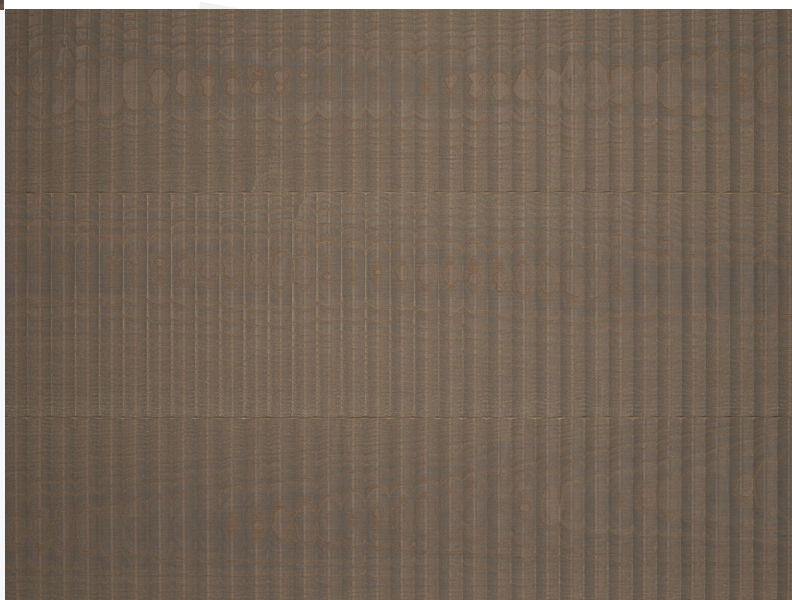

# UNI ASH Fresco Sabbia

milled / grey oil

Collection  
**FRESCO**

Article Nr: F206FKG240015516

This floor is particularly suitable for zones often walked on barefoot, as its 3-D structures have a massaging effect on the soles of the foot. With their decorative character, mafi Fresco planks are also ideal design elements for walls and ceilings.

## Measurements

Length	2400 mm
Width	155 mm
Thickness	16 mm

## Specification

Surface	milled
Lye	
Oil	grey oil

Ash planks, in a 3-layer construction, with a small chamfer along the length and approx. 4 mm counter-move made from the same wood type, and a softwood middle layer. Tongue and groove on all sides for endless installation. The planks are mostly sound knots. There are no color contrasts present in the ash core. Tension cracks up to 30 cm as well as branch cracks and small knots are filled with suitable wood putty. Putty fillings up to 25 mm circumference are possible. Small open cracks and unsealed spots of a few millimetres are permitted.