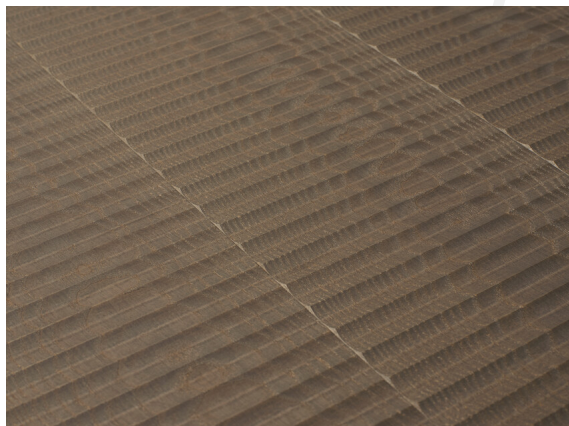

# UNI ASH Fresco Sabbia

milled / grey oil

Collection  
**FRESCO**

Article Nr: F206FKG240015516

This floor is particularly suitable for zones often walked on barefoot, as its 3-D structures have a massaging effect on the soles of the foot. With their decorative character, mafi Fresco planks are also ideal design elements for walls and ceilings.

## Measurements

Length	2400 mm
Width	155 mm
Thickness	16 mm

## Specification

Surface	milled
Lye	
Oil	grey oil

Ash planks, in a 3-layer construction, with a small chamfer along the length and approx. 4 mm counter-move made from the same wood type, and a softwood middle layer. Tongue and groove on all sides for endless installation. The planks are mostly sound knots. There are no color contrasts present in the ash core. Tension cracks up to 30 cm as well as branch cracks and small knots are filled with suitable wood putty. Putty fillings up to 25 mm circumference are possible. Small open cracks and unsealed spots of a few millimetres are permitted.