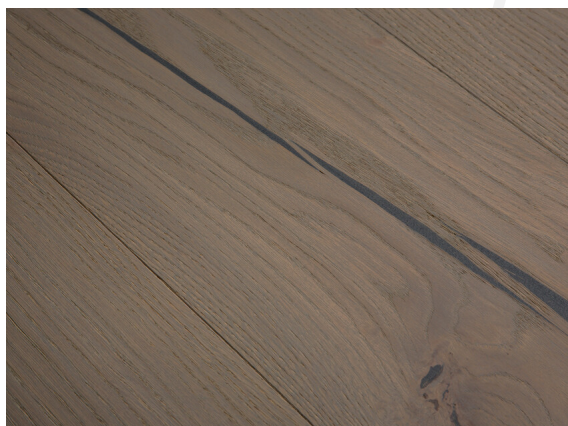

# OAK Country

brushed / graphite grey oil

Collection  
**BASIC**

Article Nr: ECEBBKA000015516

Very vivid character! The floor is also suitable for hard wear suited for commercial purposes.

## Specification

Surface	brushed
Lye	
Oil	graphite grey oil

Oak plank in 3-layer construction with small bevel on long side and approx. 4 mm top layer, with approx. 4 mm backing in the same wood and middle layer conifer. Tongue and groove on all sides for easy installation. Cracks, knotholes and large knots are emphasized with black putty. Variations in colour and sapwood at the edges possible. Small open cracks and unsealed spots of a few millimetres are permitted.

# OAK Country

brushed / graphite grey oil

Collection

**BASIC**

Article Nr: ECEBBKA000015516