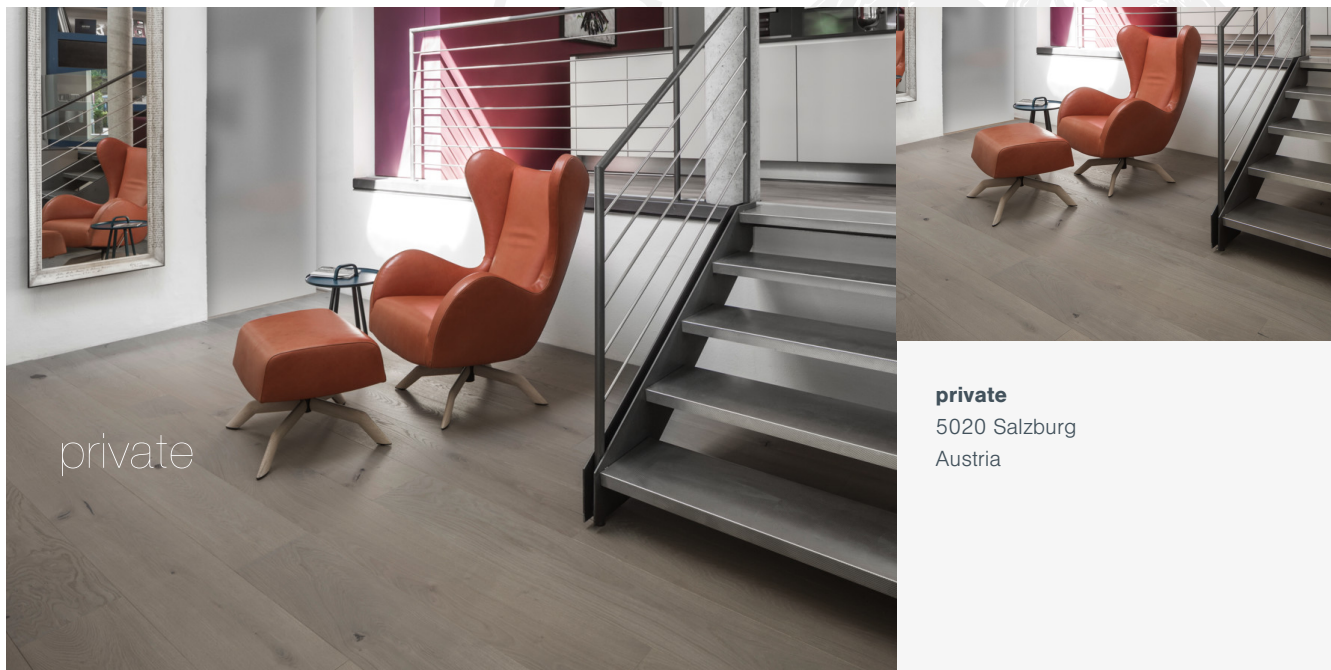

OAK Country

brushed / graphite grey oil

Collection

BASIC

Article Nr: ECEBBKA000015516

References

private
5020 Salzburg
Austria

Natural wooden floors made in AUSTRIA

mafi Naturholzboden GmbH

Utzweihrstrasse 21+25 · A 5212 Schneegattern · +43 · [0]7746 2711 - 0 · office@mafi.com · www.mafi.com

mafi
- walk on art