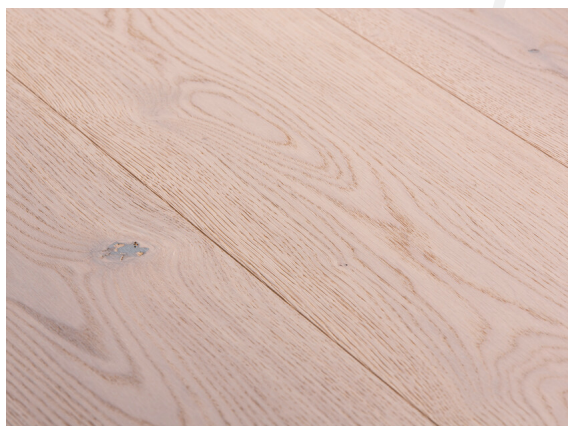

OAK Country

brushed / extreme white oil

Collection
BASIC

Article Nr: ECEBBKX000015516

Very vivid character! The floor is also suitable for hard wear suited for commercial purposes.

Measurements

Length	1800/2000/2400 mm
Width	155 mm
Thickness	16 mm

Specification

Surface	brushed
Lye	
Oil	extreme white oil

Oak plank in 3-layer construction with small bevel on long side and approx. 4 mm top layer, with approx. 4 mm backing in the same wood and middle layer conifer. Tongue and groove on all sides for easy installation. Cracks, knotholes and large knots are emphasized with black putty. Variations in colour and sapwood at the edges possible. Small open cracks and unsealed spots of a few millimetres are permitted.