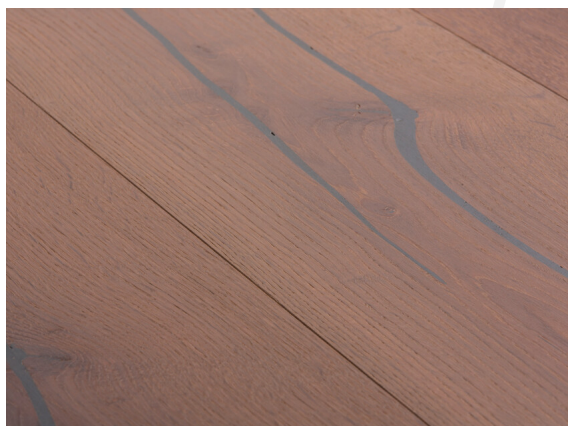

Coral OAK Vulcano black

brushed / white oil

Collection
KORAL

Article Nr: ECK0BKW000018516

A very vivid appearance of heartwood with artistically integrated cracks. Variations in colour and sapwood at the edges possible. Small open cracks and unsealed spots of a few millimetres are permitted. Cracks, knotholes and large knots are emphasized with putty.

Measurements

Length	1800/2000/2400 mm
Width	185 mm
Thickness	16 mm

Specification

Surface	brushed
Lye	
Oil	white oil

Oak wood with consistent colouring resulting from special heat treatment (without chemical additives). Oak plank in 3-layer construction with small bevel on long side and approx. 3,5 mm top layer, with approx. 4 mm backing in the same wood and middle layer conifer. Tongue and groove on all sides for easy installation. Variations in colour and sapwood at the edges possible. Small open cracks and unsealed spots of a few millimetres are permitted. Cracks, knotholes and large knots are emphasized with putty.