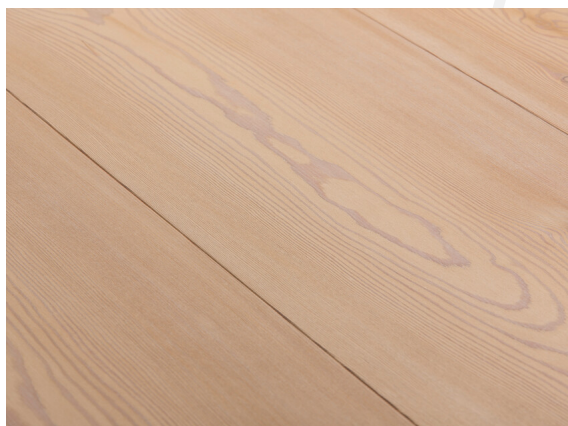

LARCH Country

brushed / lye treated / white oil

Collection
ALPIN

Article Nr: LCEBBLW248000016

Very vivid surface appearance! A hard-wearing conifer floor.

Measurements

Length	2480 mm
Width	190/220 mm
Thickness	16 mm

Specification

Surface	brushed
Lye	lye treated
Oil	white oil

Larch plank in 3-layer construction with small bevel on long side and approx. 4 mm top layer, with approx. 4 mm backing in the same wood and middle layer conifer. Tongue and groove on all sides for easy installation. Heartwood with proportionate cracks is blended. Knotholes and cracks as well as pitch pockets are filled with black putty. Some sapwood is possible. Not suitable for underfloor heating. Small open cracks and unsealed spots of a few millimetres are permitted.