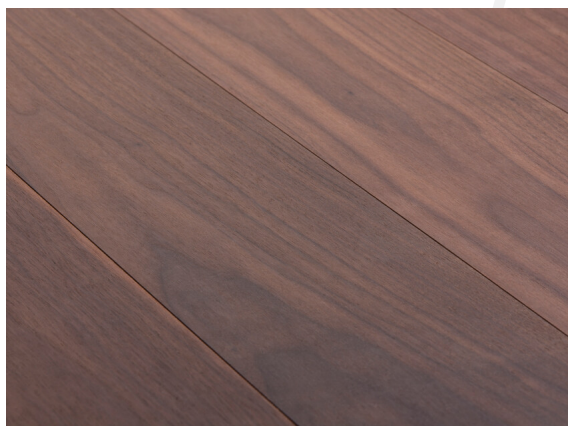

# WALNUT USA

sanded / white oil

Collection  
**SELECT**

Article Nr: NSSESKW000000016

Dark walnut colour with slightly darker shades possible.

## Measurements

Length	1800-3500 mm
Width	135-240 mm
Thickness	16 mm

## Specification

Surface	sanded
Lye	
Oil	white oil

Walnut plank in 3-layer construction with small bevel on long side and approx. 4 mm top layer, with approx. 4 mm backing in the same wood and middle layer conifer. Tongue and groove on all sides for easy installation. Sapwood possible, healthy knots, also repairs up to max. 15 mm diameter and spot fillings are permitted. Small open cracks and unsealed spots of a few millimetres are permitted.