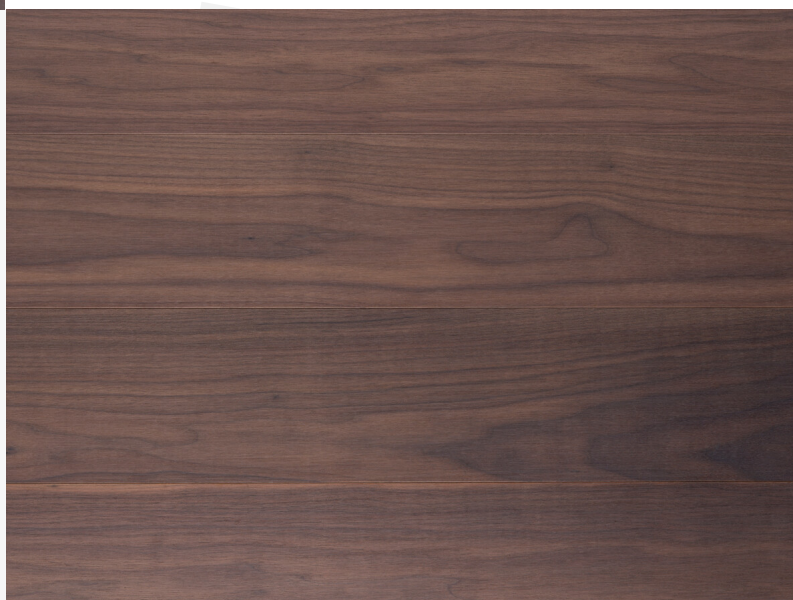

# WALNUT USA

sanded / white oil

Collection  
**SELECT**

Article Nr: NSSESKW000000016

Dark walnut colour with slightly darker shades possible.

## Measurements

Length	1800-3500 mm
Width	135-240 mm
Thickness	16 mm

## Specification

Surface	sanded
Lye	
Oil	white oil

Walnut plank in 3-layer construction with small bevel on long side and approx. 4 mm top layer, with approx. 4 mm backing in the same wood and middle layer conifer. Tongue and groove on all sides for easy installation. Sapwood possible, healthy knots, also repairs up to max. 15 mm diameter and spot fillings are permitted. Small open cracks and unsealed spots of a few millimetres are permitted.