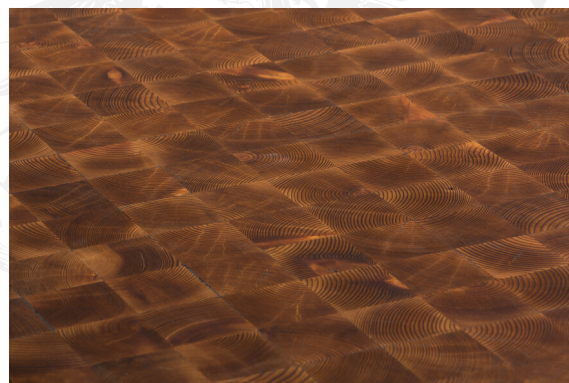

Grain cut floor

The mafi Domino collection adds grain wood floors made of Larch and Ash. Inspired by old workshop floors, this floor shines through enormous durability and incomparable colours.

The individual blocks are fixed to an installation net and are available in 40x20cm dimensions. The individual units are then laid on top of each other, like tiles. Thereafter, the entire surface must be sanded in order to level out any irregularities or edges.

The mafi Domino floors are delivered raw and need to be oiled after installation. This additionally allows the floor to be individualised.

Natural wooden floors made in AUSTRIA

mafi Naturholzboden GmbH

Utzweiherstrasse 21+25 · A 5212 Schneegattern · +43 · [0]7746 2711 - 0 · office@mafi.com · www.mafi.com